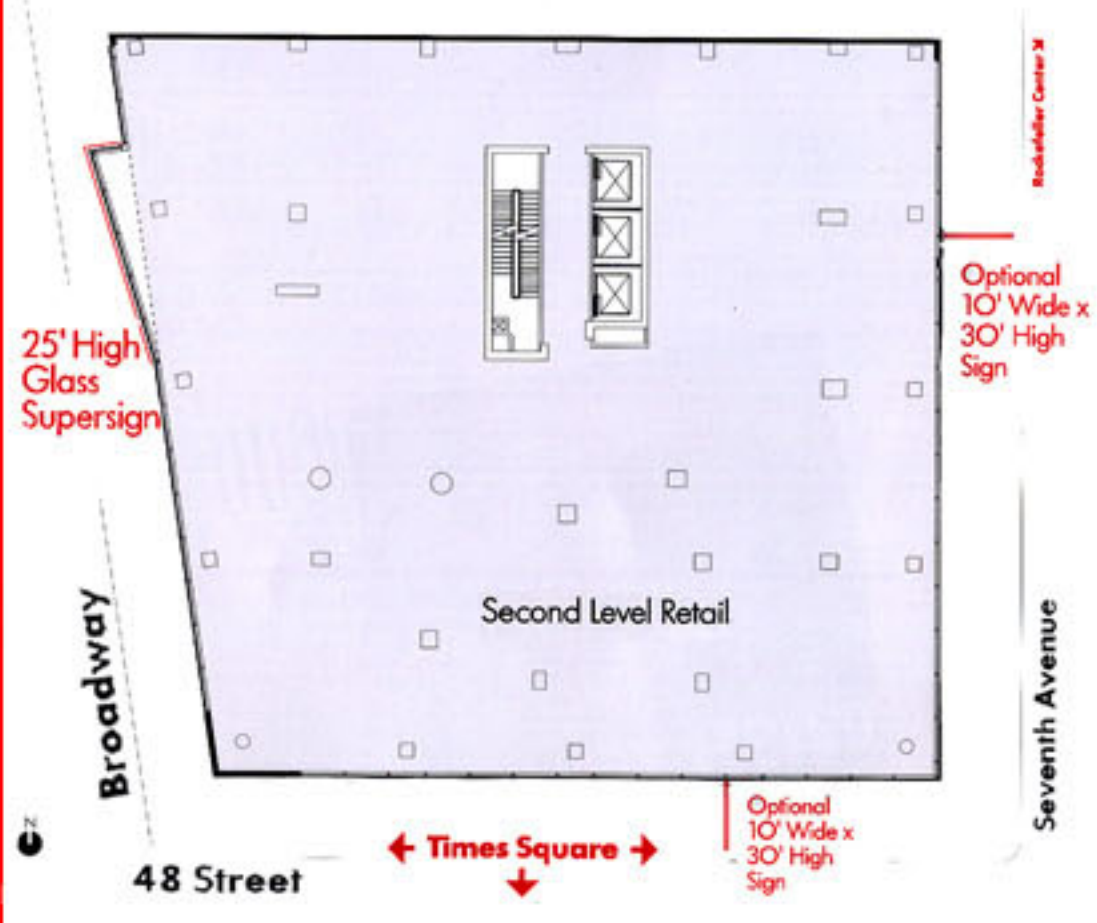

1600 BROADWAY

- Exclusive Broker -
MOGULL REALTY
 RETAIL AND CORPORATE REAL ESTATE
 212.286.5500
 TRUMP TOWER 725 FIFTH AVE NY, NY 10022
 WWW.MOGULLREALTY.COM

Street Level
 10,000 Square Feet
 Will Divide
 20' Ceiling Height
 Optional Lower Level
 4,000 Square Feet

\$100 Per Square Foot
Second Level
 12,000 Square Feet
 25' Ceiling Height
 Optional Mezzanine
 4,000 Square Feet
 Optional Outdoor Terrace
 2,000 Square Feet
 Overlooking Seventh Ave

Optional 10' Wide x 30' High Signs

20' Ceilings
 25' Ceilings

Seventh Avenue Elevation

20' Ceilings
 25' Ceilings

Broadway Elevation