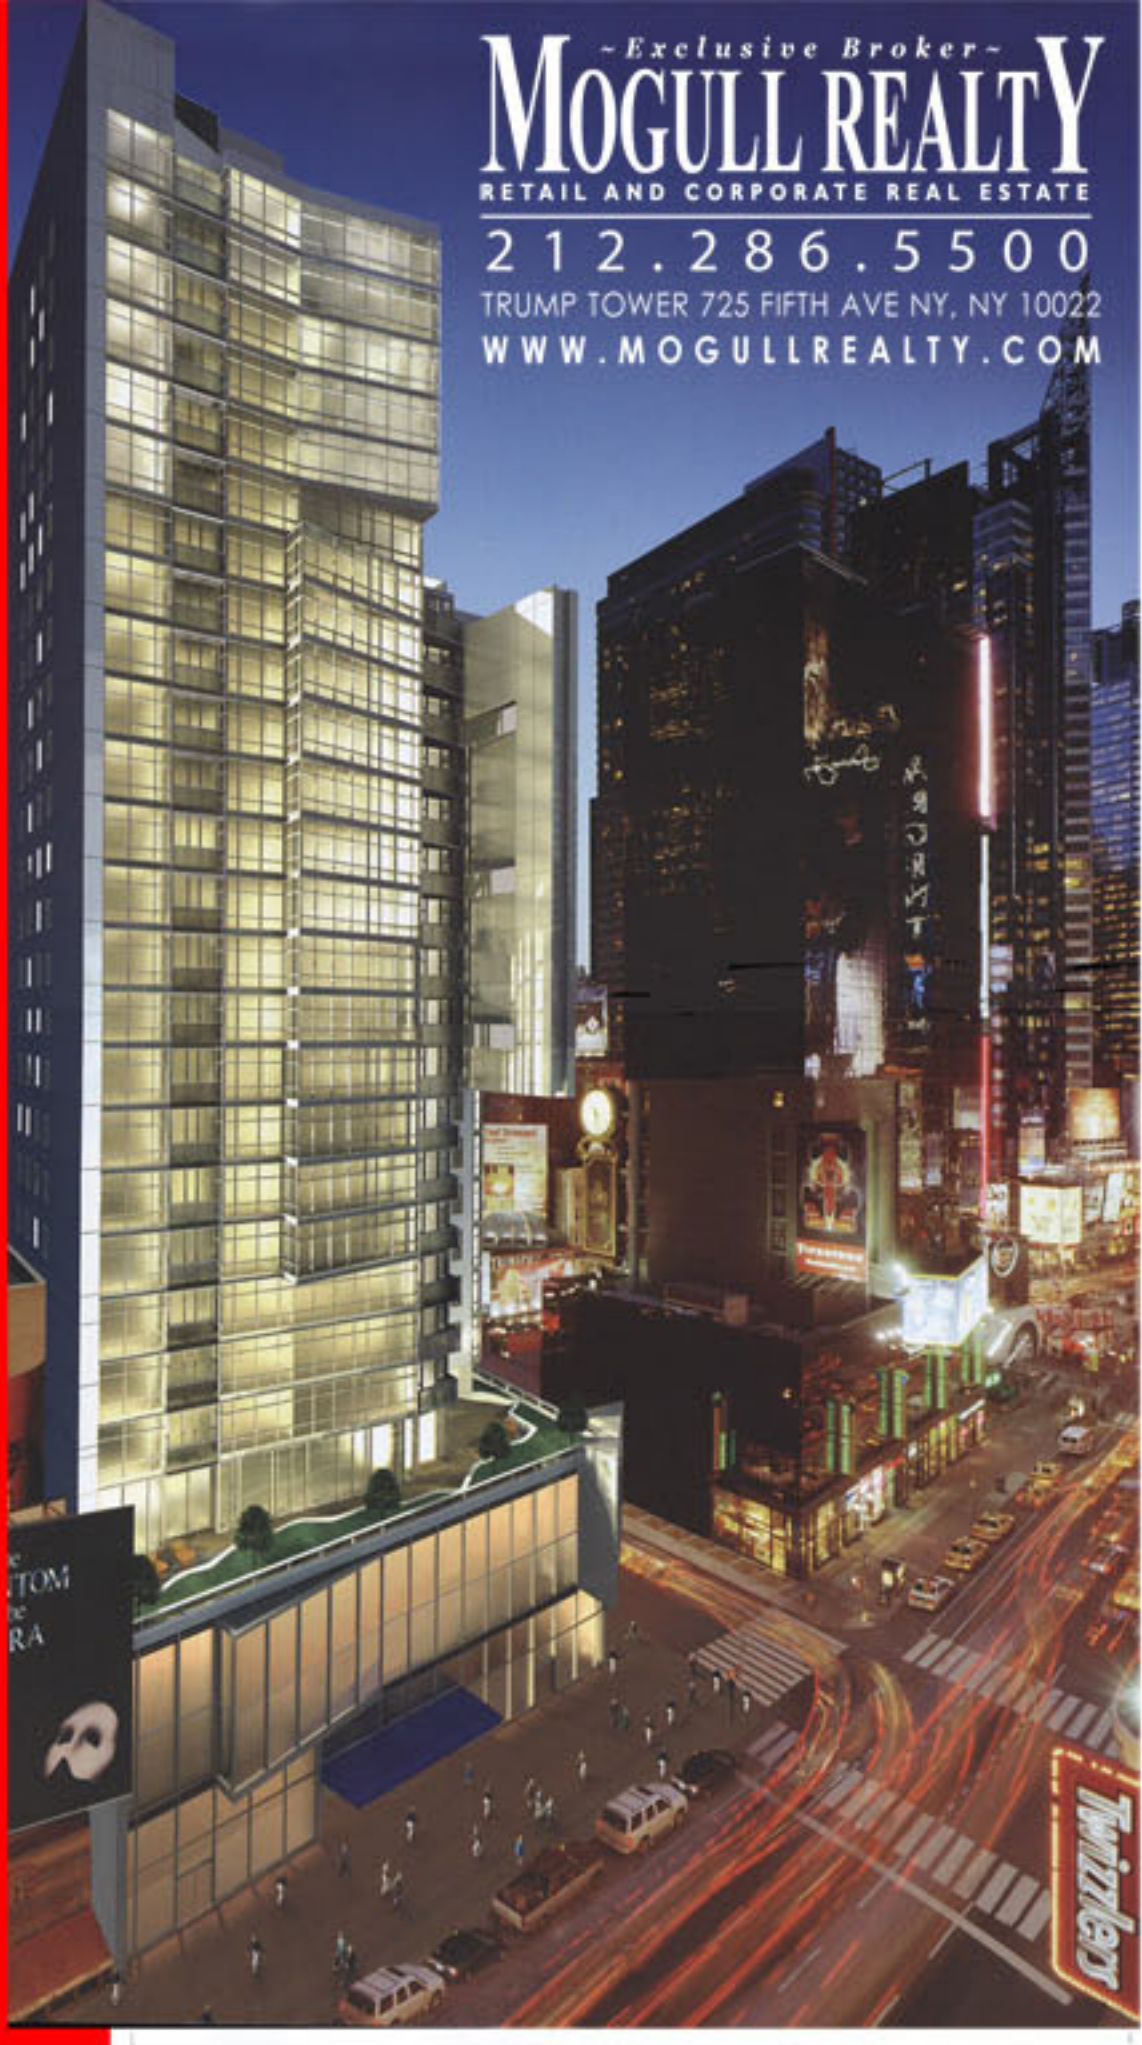

1600 BROADWAY

- Exclusive Broker -
MOGULL REALTY
 RETAIL AND CORPORATE REAL ESTATE
 212.286.5500
 TRUMP TOWER 725 FIFTH AVE NY, NY 10022
 WWW.MOGULLREALTY.COM

Street Level
 10,000 Square Feet
 Will Divide
 20' Ceiling Height
 Optional Lower Level
 4,000 Square Feet

\$100 Per Square Foot
Second Level
 12,000 Square Feet
 25' Ceiling Height
 Optional Mezzanine
 4,000 Square Feet
 Optional Outdoor Terrace
 2,000 Square Feet
 Overlooking Seventh Ave

Optional 10' Wide x 30' High Signs