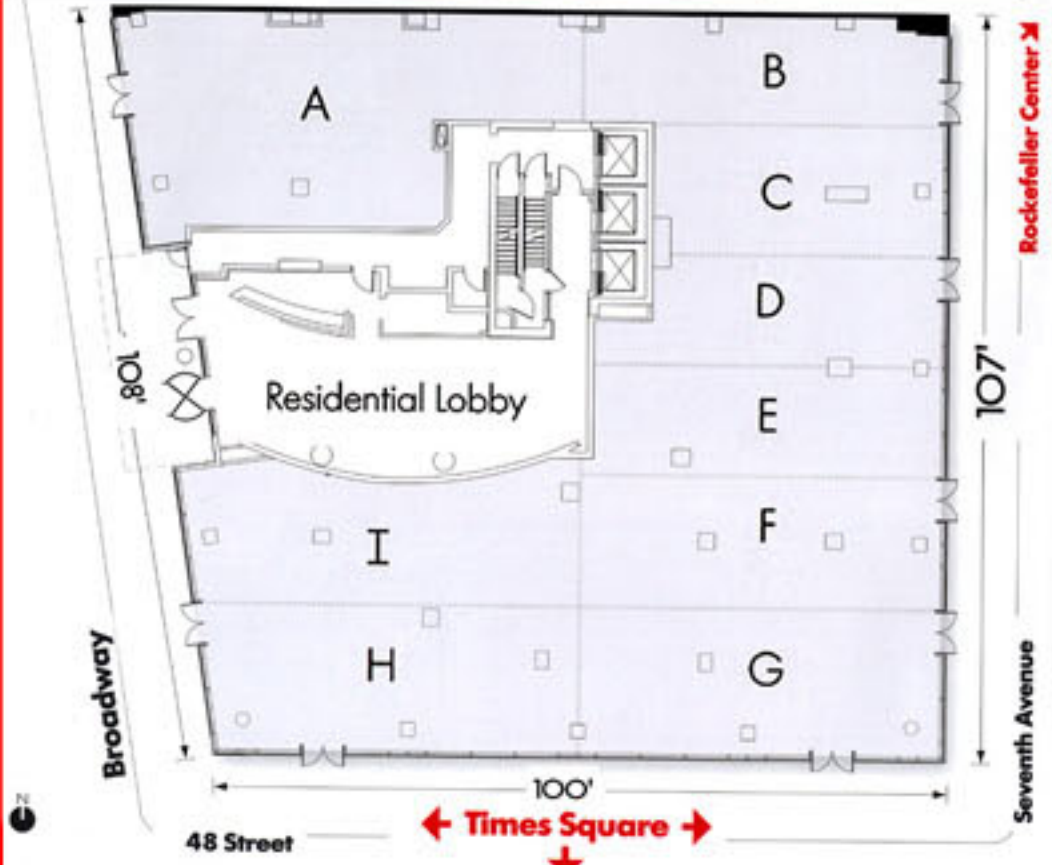

1600 BROADWAY

- Exclusive Broker -
MOGULL REALTY
 RETAIL AND CORPORATE REAL ESTATE
 212.286.5500
 TRUMP TOWER 725 FIFTH AVE NY, NY 10022
 WWW.MOGULLREALTY.COM

Street Level
 10,000 Square Feet
 Will Divide
 20' Ceiling Height
 Optional Lower Level
 4,000 Square Feet

\$100 Per Square Foot
Second Level
 12,000 Square Feet
 25' Ceiling Height
 Optional Mezzanine
 4,000 Square Feet
 Optional Outdoor Terrace
 2,000 Square Feet
 Overlooking Seventh Ave

Optional 10' Wide x 30' High Signs

20' Ceilings
 25' Ceilings

Seventh Avenue Elevation

20' Ceilings
 25' Ceilings

Broadway Elevation